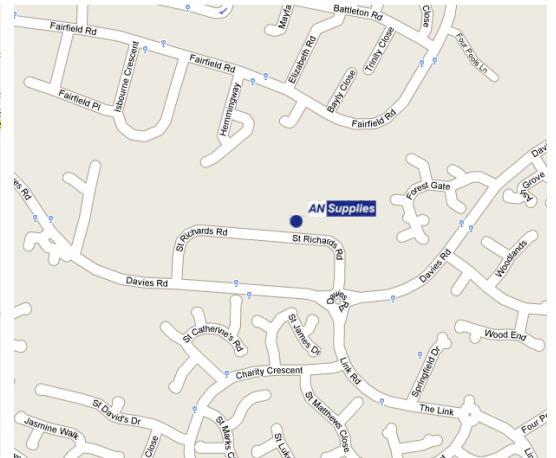

Maps & Directions to Worcestershire Branch

Directions

to Worcestershire branch from M4

1. At junction 20, exit onto M5 37.8 mi
2. At junction 9, exit toward A438/Tewkesbury/A46/Evesham 0.2 mi
3. At the roundabout, take the 3rd exit onto A46 heading to Evesham/Ashchurch Go through 1 roundabout 10.0 mi
4. At the roundabout, take the 1st exit onto A4184/Cheltenham Rd heading to Pershore/Evesham 0.6 mi
5. Turn right at Davies Rd 0.3 mi
6. Turn left at St Richards Rd