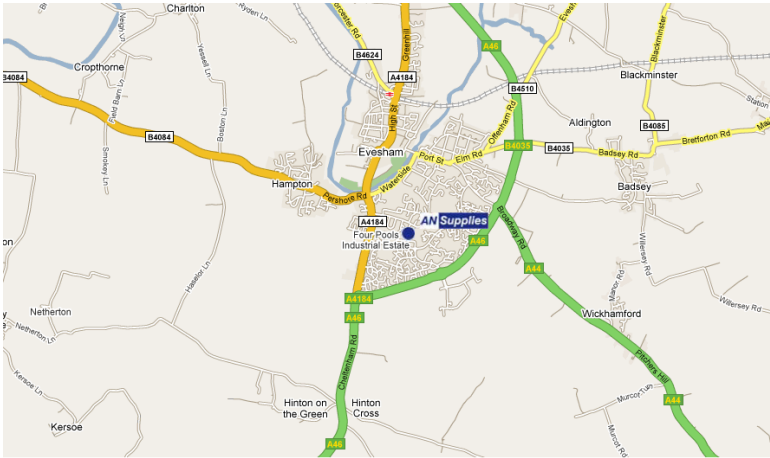

Maps & Directions to Worcestershire Branch

Directions

to Worcestershire branch from M4

1. At junction 20, exit onto M5 37.8 mi
2. At junction 9, exit toward A438/Tewkesbury/A46/Evesham 0.2 mi
3. At the roundabout, take the 3rd exit onto A46 heading to Evesham/Ashchurch Go through 1 roundabout 10.0 mi
4. At the roundabout, take the 1st exit onto A4184/Cheltenham Rd heading to Pershore/Evesham 0.6 mi
5. Turn right at Davies Rd 0.3 mi
6. Turn left at St Richards Rd