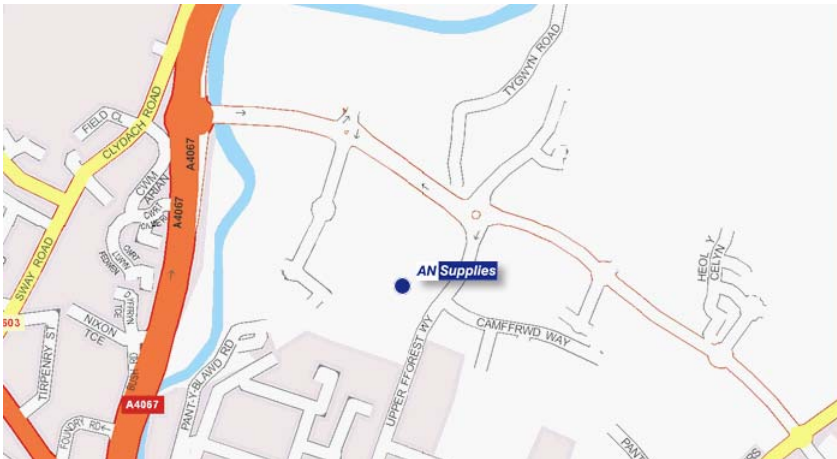

AN Supplies

Maps & Directions to Swansea Branch

Directions

to Swansea branch from M4

1. Take the A4067 exit to Swansea/Abertawe/Pontardawe - go 0.2 mi
2. Bear left at A4067/B4603 - go 0.1 mi
3. Continue on A4067 toward Swansea/Abertawe - go 0.2 mi
4. Take the A4067 exit - go 0.2 mi
5. Bear left at A4067 - go 0.0 mi
6. Bear left - go 0.5 mi
7. Bear left at Upper Fforest Way - go 0.2 mi