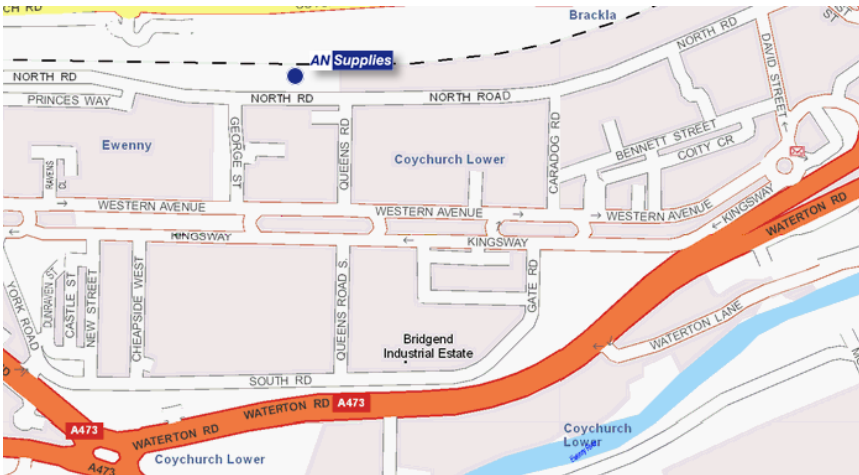

## Maps & Directions to Bridgend Branch

## Directions

to Bridgend branch from M4

1. Bear left into the M4 entry ramp to Bridgend/Pen-y-bont/ Port Talbot - go 8.1 mi
2. Take the A473 exit to Bridgend/Pen-y-bont/ Pen-coed - go 0.0 mi
3. Bear right onto the A473 ramp - go 0.2 mi
4. Bear left at A473 - go 0.7 mi
5. Continue on Coychurch Road - go 1.1 mi
6. Bear left at A473 - go 0.2 mi
7. Bear left at B4181 - go 0.1 mi
8. Bear left at East Street - go 0.1 mi
9. Bear left at North Road - go 0.6 mi